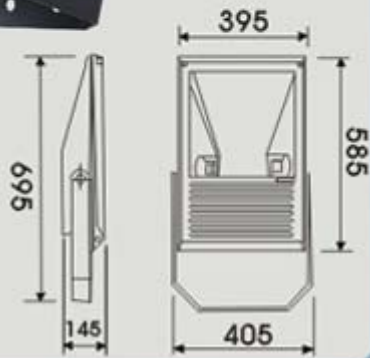

[church floodlighting NEMTG-1008](#)